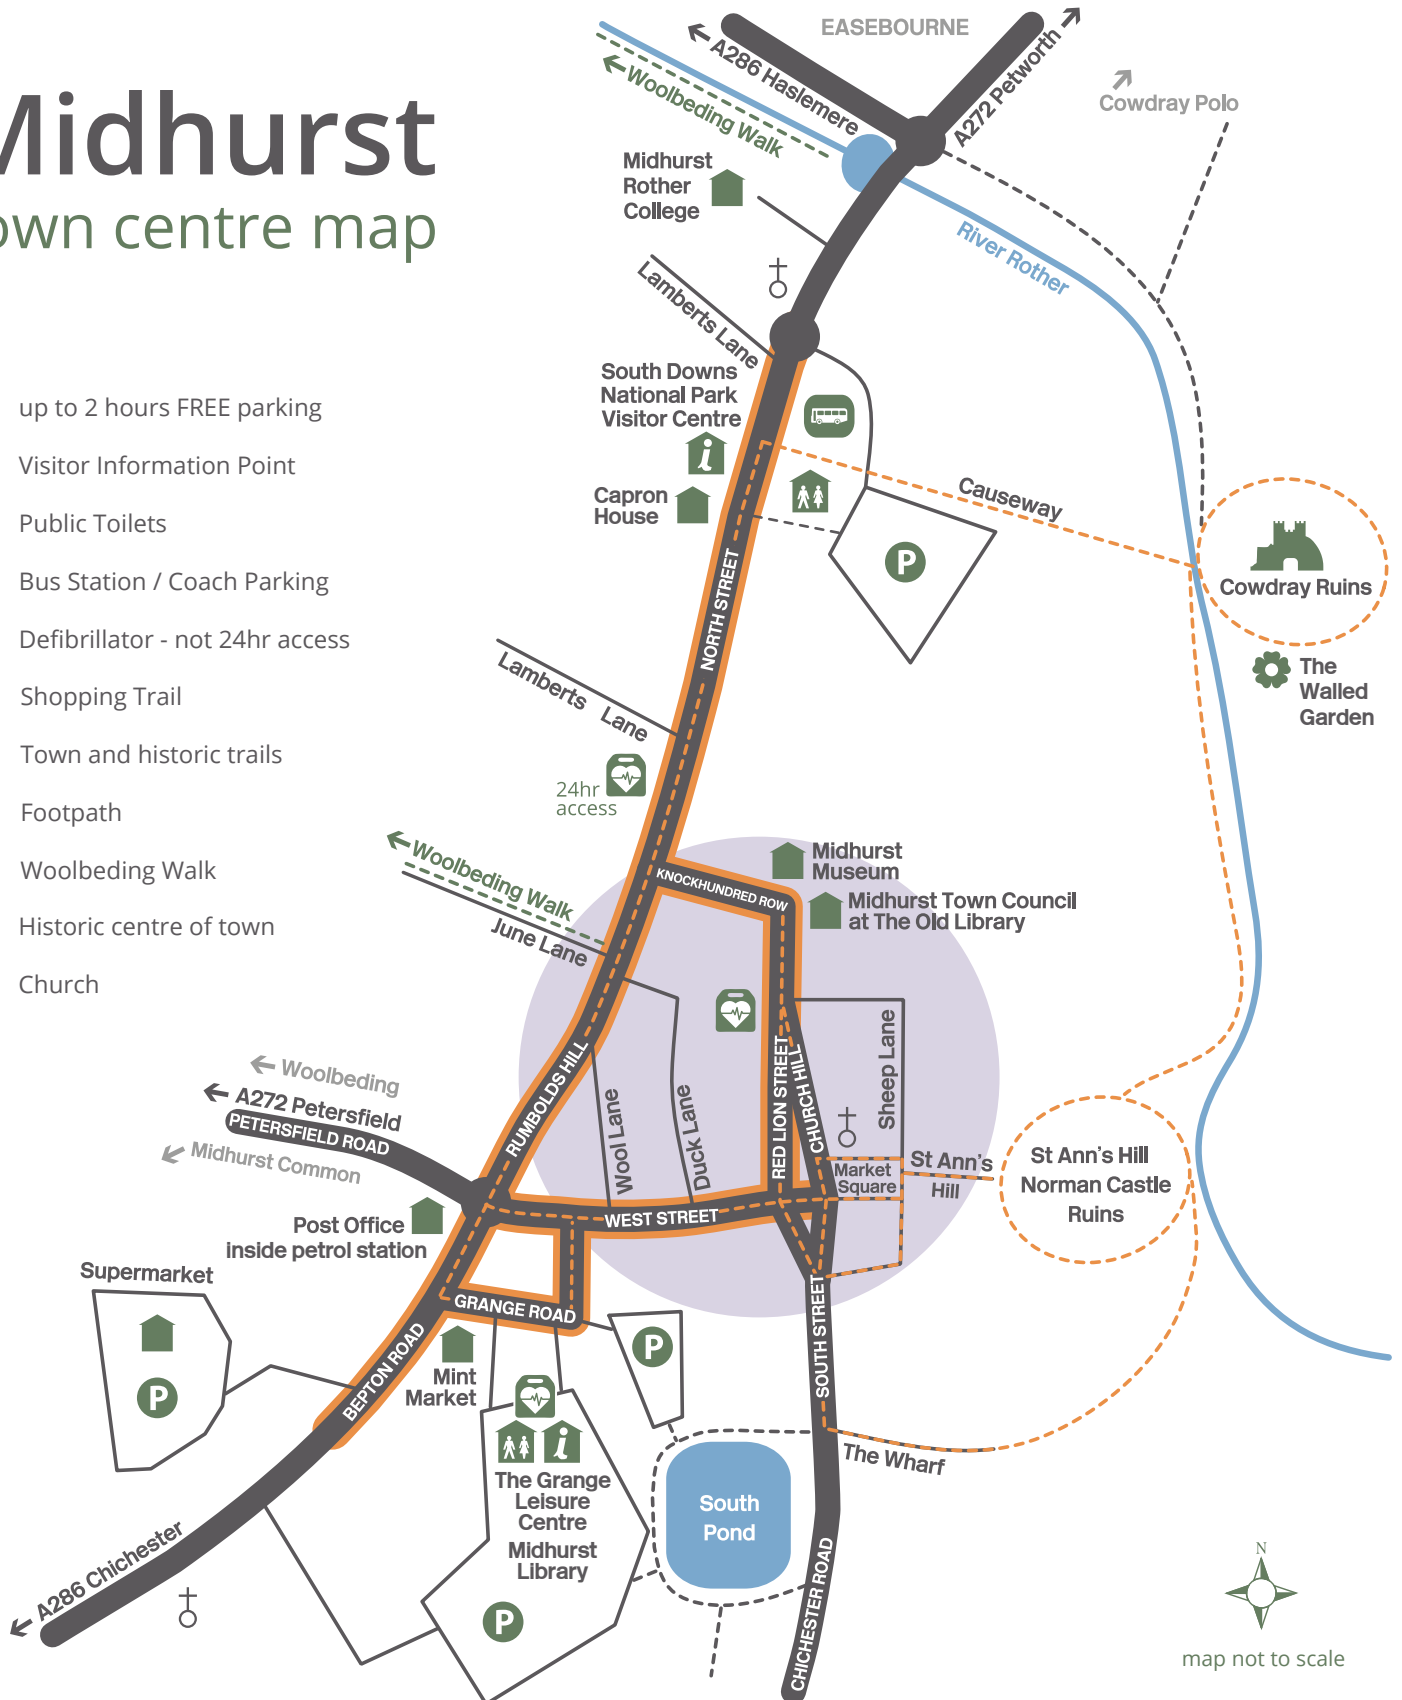

# Midhurst town centre map

-  up to 2 hours FREE parking
-  Visitor Information Point
-  Public Toilets
-  Bus Station / Coach Parking
-  Defibrillator - not 24hr access
-  Shopping Trail
-  Town and historic trails
-  Footpath
-  Woolbeding Walk
-  Historic centre of town
-  Church

map not to scale